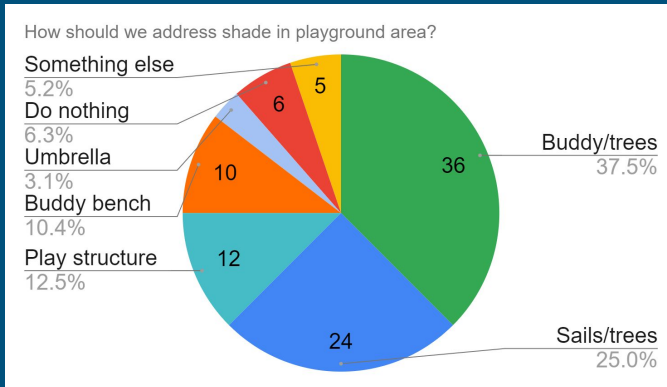

Shade Structure Board
Presentation
Steindorf STEAM School

Lisa MacFarland

Shade Structure over the Buddy Benches

- Surveyed parents and teachers regarding shade structure proposals in February 2022
- Parents and staff confirmed that they would like to see shade structure over the buddy benches to provide shade for students as well as outside learning space